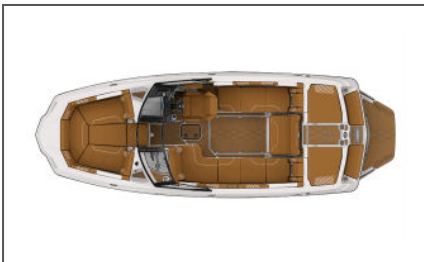

2022 M Series M220
Hull Id: MB2W4360J122

Visit Us Again At:
Stateamind Water Sports Inc.
122 Ford Lane, Hazelwood, MO 63042 United States

Quote Number: 210522-55488

EXTERIOR COLOR(S) SCHEME: Aggressive		INTERIOR COLOR(S)	2022 MSeries M220
<input type="checkbox"/> Deck Accent- Arctic White	<input type="checkbox"/> Boat Top Stitch- Arctic White		Hull Id: MB2W4360J122 <hr/> MSRP Boat Total: \$152,533.00 Option Total: \$73,097.00 Freight/Dealer Prep: \$21,150.00 Custom Charge: \$0.00 <hr/> *USD: \$246,780.00
<input type="checkbox"/> Deck Accent 2- Arctic White	<input type="checkbox"/> Cushion Main- Cool Saddle Brown \$93.00		
<input type="checkbox"/> Deck Base- Arctic White	<input type="checkbox"/> Cushion Panel- Cool Saddle Brown \$93.00		
<input type="checkbox"/> Deck Main- Arctic White	<input type="checkbox"/> Interior Accent- Cool Saddle Brown \$93.00		
<input type="checkbox"/> Hull Accent- Arctic White	<input type="checkbox"/> Interior Accent 2- Cool Saddle Brown \$185.00		
<input type="checkbox"/> Hull Accent 2- Arctic White	<input type="checkbox"/> Interior Accent Top Stitch- Arctic White		
<input type="checkbox"/> Hull Base- Arctic White	<input type="checkbox"/> Interior Base- Cool Saddle Brown \$1,668.00		
<input type="checkbox"/> Hull Main- Arctic White	<input type="checkbox"/> Interior Main- Cool Saddle Brown \$463.00		
<input type="checkbox"/> Surf Gate- Arctic White	<input type="checkbox"/> Side Panel Base- Arctic White		
<input type="checkbox"/> Swim Step- Arctic White	<input type="checkbox"/> Soft Grip Accent- Graphite \$363.00		
	<input type="checkbox"/> Soft Grip Main- Sepia Brown		