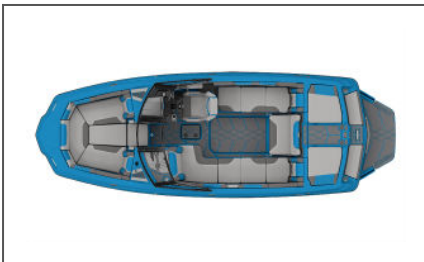

2022 M Series M220
Hull Id: MB2W8067F222

Visit Us Again At:
Stateamind Water Sports Inc.
122 Ford Lane, Hazelwood, MO 63042 United States

Quote Number: 210805-71940

EXTERIOR COLOR(S) SCHEME: Progressive		INTERIOR COLOR(S)	2022 MSeries M220
Deck Accent- Vapor Blue		Boat Top Stitch- Vapor Blue	\$522.00
Deck Accent 2- Vapor Blue		Cushion Main- Cool Gunmetal	\$93.00
Deck Base- Vapor Blue	\$867.00	Cushion Panel- Cool Gunmetal	\$93.00
Deck Main- Vapor Blue		Interior Accent- Cool Vapor Blue	\$93.00
Hull Accent- Vapor Blue		Interior Accent 2- Cool Gunmetal	\$185.00
Hull Accent 2- Graphite		Interior Accent Top Stitch- Vapor Blue	\$783.00
Hull Base- Vapor Blue	\$1,292.00	Interior Base- Cool Steel	\$1,668.00
Hull Main- Graphite			0
Surf Gate- Vapor Blue		Interior Main- Cool Vapor Blue	\$463.00
Swim Step- Vapor Blue		Side Panel Base- Cool Gunmetal	\$93.00
		Soft Grip Accent- Vapor Blue	\$363.00
		Soft Grip Main- Graphite	
			Hull Id: MB2W8067F222
			MSRP
			Boat Total: \$152,533.00
			0
			Option Total: \$102,088.80
			8
			Freight/Dealer Prep: \$0.00
			Custom Charge: \$0.00
			*USD: \$254,621.88