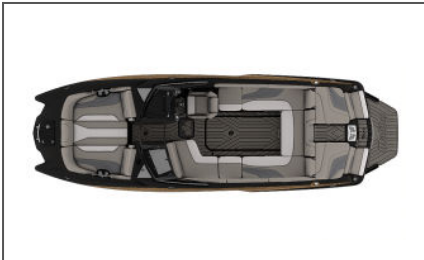

2020 Wakesetter 24 MXZ  
Hull Id: MB2L4281I920

Visit Us Again At:  
Stateamind Water Sports Inc.  
122 Ford Lane, Hazelwood, MO 63042 USA

Quote Number: 190710-44840

EXTERIOR COLOR(S) SCHEME: Classic		INTERIOR COLOR(S)	2020 Wakesetter 24 MXZ
	Deck Accent- Tuscan Gold Metallic	\$1,162.00	Boat Top Stitch- Arctic White Cushion Bead- Graphite Cushion Main- Arctic White Cushion Panel- Arctic White Dash Main- Black (m-Grain) Dash Top Stitch- Ebony Interior Accent- Graphite Interior Base- Light Graphite Interior Main- Light Graphite Soft Grip Accent- Ebony Soft Grip Main- Light Graphite
	Deck Accent 2- Tuscan Gold Metallic	\$1,162.00	
	Deck Base- Ebony	\$780.00	
	Deck Main- Ebony Metallic	\$1,162.00	
	Hull Accent- Ebony Metallic	\$1,162.00	
	Hull Accent 2- Tuscan Gold Metallic	\$1,162.00	
	Hull Base- Ebony	\$1,162.00	
	Hull Main- Ebony Metallic	\$1,162.00	
	Surf Gate- Ebony		
	Swim Step- Ebony		
			Hull Id: MB2L4281I920 <b>MSRP</b> Boat Total: \$146,850.00 Option Total: \$71,865.00 Dealer Add-Ons: \$0.00 Custom Charge: \$0.00 *USD: \$218,715.00