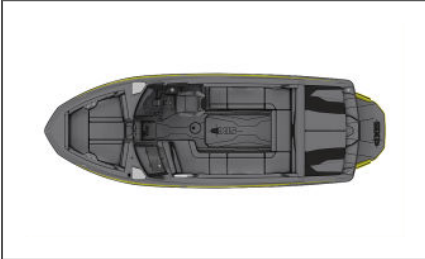

2023 Axis T235
Hull Id: AWRG1621A323

Visit Us Again At:
Stateamind Water Sports Inc.
122 Ford Lane, Hazelwood, MO 63042 United States

Quote Number: 220524-20806

EXTERIOR COLOR(S) SCHEME: Flip Side		INTERIOR COLOR(S)	2023 Axis T235
	Gel Accent- Volt Yellow		Hull Id: AWRG1621A323
	Gel Base- Graphite		
	Surf Gate- Volt Yellow		MSRP
	Swim Step- Volt Yellow		Boat Total: \$103,775.00
	\$1,821.00		Option Total: \$37,726.00
			Freight/Dealer Prep: \$4,299.00
			Custom Charge: \$0.00
			*USD: \$145,800.00