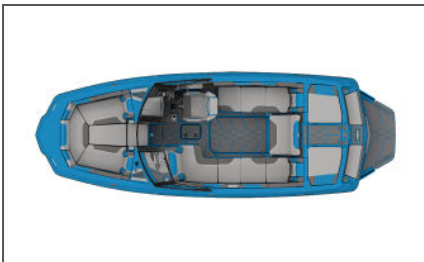

2022 MSeries M220
Hull Id: MB2W8067F222

Visit Us Again At:
Stateamind Water Sports Inc.
122 Ford Lane, Hazelwood, MO 63042 United States

Quote Number: 210805-71940

EXTERIOR COLOR(S) SCHEME: Progressive		INTERIOR COLOR(S)	2022 MSeries M220
Deck Accent- Vapor Blue		Boat Top Stitch- Vapor Blue	\$522.00
Deck Accent 2- Vapor Blue		Cushion Main- Cool Gunmetal	\$93.00
Deck Base- Vapor Blue	\$867.00	Cushion Panel- Cool Gunmetal	\$93.00
Deck Main- Vapor Blue		Interior Accent- Cool Vapor Blue	\$93.00
Hull Accent- Vapor Blue		Interior Accent 2- Cool Gunmetal	\$185.00
Hull Accent 2- Graphite		Interior Accent Top Stitch- Vapor Blue	\$783.00
Hull Base- Vapor Blue	\$1,292.00	Interior Base- Cool Steel	\$1,668.00
Hull Main- Graphite			0
Surf Gate- Vapor Blue		Interior Main- Cool Vapor Blue	\$463.00
Swim Step- Vapor Blue		Side Panel Base- Cool Gunmetal	\$93.00
		Soft Grip Accent- Vapor Blue	\$363.00
		Soft Grip Main- Graphite	
			Hull Id: MB2W8067F222
			MSRP
			Boat Total: \$152,533.00
			0
			Option Total: \$102,088.88
			8
			Freight/Dealer Prep: \$3,099.00
			Custom Charge: \$0.00
			*USD: \$257,720.88