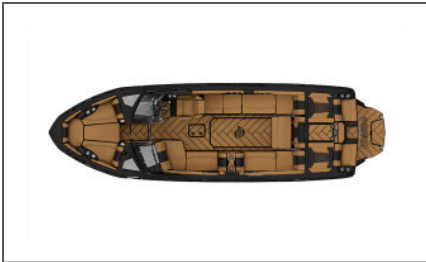

2023 Wakesetter 26 LSV
Hull Id: MB2U1202K223

Visit Us Again At:
Stateamind Water Sports Inc.
122 Ford Lane, Hazelwood, MO 63042 United States

Quote Number: 220816-36617

EXTERIOR COLOR(S) SCHEME: Classic		INTERIOR COLOR(S)		2023 Wakesetter 26 LSV	
Deck Accent- Ebony Metallic	\$1,395.00	Boat Top Stitch- Ebony		Hull Id: MB2U1202K223	
Deck Base- Ebony	\$936.00	Cushion Main- Cool Sepia Brown	\$100.00	MSRP	
Hull Accent- Ebony Metallic	\$1,395.00	Cushion Panel- Cool Ebony	\$100.00	Boat Total:	\$233,440.00
Hull Base- Ebony	\$1,395.00	Dash Top Stitch- Ebony		Option Total:	\$113,811.00
Hull Bow Main- Ebony Metallic	\$1,395.00	Interior Accent- Cool Ebony	\$100.00	Freight/Dealer Prep:	\$3,800.00
Hull Main- Ebony Metallic	\$1,395.00	Interior Accent 2- Cool Ebony	\$100.00	Custom Charge:	\$0.00
Surf Gate- Ebony Metallic		Interior Accent Top Stitch- Sepia Brown	\$846.00		
Swim Step- Ebony Metallic		Interior Base- Cool Sepia Brown	\$1,251.00		
		Interior Main- Cool Sepia Brown	\$1,251.00		
		Soft Grip Accent- Ebony			
		Soft Grip Main- Sepia Brown			*USD: \$351,051.00