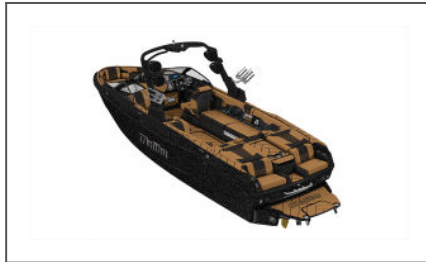

2023 Wakesetter 26 LSV
Hull Id: MB2U1202K223

Visit Us Again At:
Stateamind Water Sports Inc.
122 Ford Lane, Hazelwood, MO 63042 United States

Quote Number: 220816-36617

EXTERIOR COLOR(S) SCHEME: Classic		INTERIOR COLOR(S)		2023 Wakesetter 26 LSV	
Deck Accent- Ebony Metallic	\$1,395.00	Boat Top Stitch- Ebony		Hull Id: MB2U1202K223	
Deck Base- Ebony	\$936.00	Cushion Main- Cool Sepia Brown	\$100.00	MSRP	
Hull Accent- Ebony Metallic	\$1,395.00	Cushion Panel- Cool Ebony	\$100.00	Boat Total:	\$233,440.00
Hull Base- Ebony	\$1,395.00	Dash Top Stitch- Ebony		Option Total:	\$113,811.00
Hull Bow Main- Ebony Metallic	\$1,395.00	Interior Accent- Cool Ebony	\$100.00	Freight/Dealer Prep:	\$3,800.00
Hull Main- Ebony Metallic	\$1,395.00	Interior Accent 2- Cool Ebony	\$100.00	Custom Charge:	\$0.00
Surf Gate- Ebony Metallic		Interior Accent Top Stitch- Sepia Brown	\$846.00		
Swim Step- Ebony Metallic		Interior Base- Cool Sepia Brown	\$1,251.00		
		Interior Main- Cool Sepia Brown	\$1,251.00		
		Soft Grip Accent- Ebony			
		Soft Grip Main- Sepia Brown			*USD: \$351,051.00