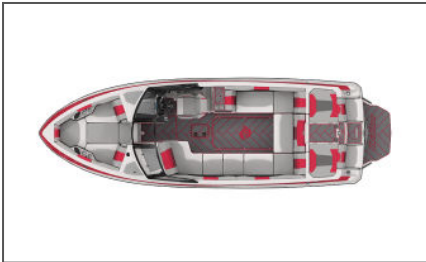

2022 Wakesetter 25 LSV  
Hull Id: MB2H8058F222

Visit Us Again At:  
Stateamind Water Sports Inc.  
122 Ford Lane, Hazelwood, MO 63042 USA

Quote Number: 210610-59448

EXTERIOR COLOR(S) SCHEME: Progressive		INTERIOR COLOR(S)	2022 Wakesetter 25 LSV
 Deck Accent- Indy Red Metallic	\$1,292.00	 Boat Top Stitch- Arctic White	Hull Id: MB2H8058F222
 Deck Base- Arctic White		 Cushion Main- Arctic White	
 Deck Main- Arctic White		 Cushion Panel- Graphite	<b>MSRP</b>
 Hull Accent- Arctic White		 Dash Top Stitch- Arctic White	Boat Total: \$165,773.00
 Hull Accent 2- Indy Red Metallic	\$1,292.00	 Interior Accent- Cool Indy Red	Option Total: \$94,380.64
 Hull Base- Arctic White		 Interior Accent 2- Cool Gunmetal	Freight/Dealer Prep: \$3,099.00
 Hull Main- Indy Red Metallic	\$1,292.00	 Interior Accent Top Stitch- Indy Red	Custom Charge: \$0.00
 Surf Gate- Arctic White		 Interior Base- Cool Steel	
 Swim Step- Arctic White		 Interior Main- Cool Steel	
		 Soft Grip Accent- Indy Red	
		 Soft Grip Main- Graphite	*USD: \$263,252.64