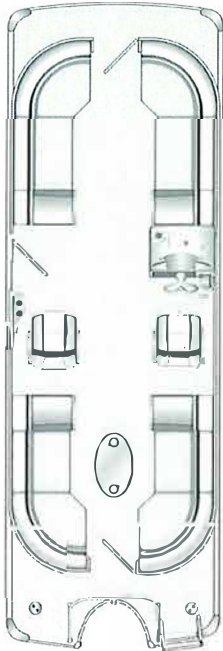

TRIFECTA

AUTHORIZED DEALER

Iguana Marine Group

4773 Osage Beach Parkway
Osage Beach MO, 65065
Phone: 573-355-5027
Website: www.iguanamarinegroup.com

2022 Trifecta 25RF SS

HULL/SERIAL #	MODEL YEAR	LOA	APPROX.WEIGHT
	2022	25' 5"	2410
COLOR		BEAM	FUEL CAPACITY
		8' 6"	27gal

UNIQUE KEY FEATURES

Pictures shown are for reference only and may not match options selected.

OPTIONS

- 25RF 3.0+ Performance Package
- Includes: Full Center Tube, Aluminum Underdeck, Large Lifting Strakes On The Center Tube, Large Lifting Strakes On The Inside Of The Outer Tubes, Spray Rails, Pad Running Surface, Seastar Hydraulic Steering, Power Assist Steering Pump, Sport Ski Tow Bar, 52 Gallon Fuel Tank
- "Black Out"
- Lagoon
- Black Onyx
- Rail Stripe Pkg
- Lagoon
- Smoke TT
- Black Onyx
- In Floor Storage, 19"W 79"L
- 25" Shaft Transom
- Smoke Standard
- Power Electric Bimini Top Standard
- Includes Boot
- Mooring Cover
- Black
- Mercury
- 250XL VERADO
- Mercury DTS/Verado/L6 w/ Merc Assist w/ Simrad (250HP-400)
- Standard Helm
- Simrad Electronics
- 7" Simrad Screen IPO5"
- Helm Riser
- SS Steering Wheel w/ Knob
- Table Assembly
- Includes Base
- Traditional Co- Captain Chair
- Tilt Out Trash Can (Port Aft Chaise)
- RGB LED Floor, Table & Seat Base Lights
- RGB Lighted Cupholders
- RGB LED Under Deck Lights
- RGB LED Exterior Rail Lights
- RGB LED Underwater Lighting
- Ambient Seat Lighting
- Billet Grab Handle
- Dual Battery Charger Verado Only
- SS Pop Up Bow Cleats
- SS Pop Up Stern Cleats
- Lagoon