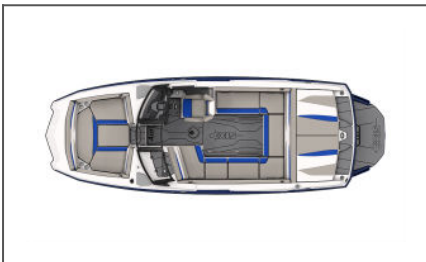

2023 Axis A225
Hull Id: AWRA8804H223

Visit Us Again At:
Stateamind Water Sports Inc.
122 Ford Lane, Hazelwood, MO 63042 USA

Quote Number: 220524-20651

EXTERIOR COLOR(S) SCHEME: Tricked Out		INTERIOR COLOR(S)	2023 Axis A225
 Gel Accent- Dark Blue Metallic	\$1,821.00	 Cushion Bead- Dark Blue	Hull Id: AWRA8804H223
 Gel Base- Arctic White		 Cushion Main- Dark Blue	
 Surf Gate- Dark Blue Metallic		 Cushion Panel- Arctic White	MSRP
 Swim Step- Dark Blue Metallic	\$305.00	 Interior Accent- Dark Blue	Boat Total: \$94,099.00
		 Interior Accent 2- Arctic White	Option Total: \$33,193.00
		 Interior Base- Light Graphite	Freight/Dealer Prep: \$4,299.00
		 Soft Grip Accent- Ebony	Custom Charge: \$0.00
		 Soft Grip Main- Graphite	
		 Top Stitch- Dark Blue	
		\$382.00	*USD: \$131,591.00

FEATURES

CANVAS COVERS

CS Bimini Dual Coverage - w/Surf Straps and Rope Pockets	\$1,945.00
CS Boat Cover w/APS 2 and Swimboard Cover	\$1,104.00
Shrinkable Shipping Cover	\$409.00

ENGINE

Malibu Monsoon M5Di
Standard - 15 x 1425 - 2249