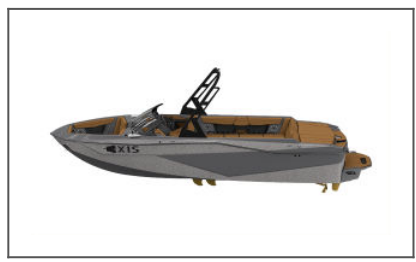

2022 Axis T250
Hull Id: AWRD5044L122

Visit Us Again At:
Stateamind Water Sports Inc.
122 Ford Lane, Hazelwood, MO 63042 United States

Quote Number: 210714-66683

EXTERIOR COLOR(S) SCHEME: Flip Side		INTERIOR COLOR(S)	2022 Axis T250
	Gel Accent- Machine Silver Metallic \$1,686.00		Hull Id: AWRD5044L122
	Gel Base- Graphite \$1,686.00		
	Surf Gate- Graphite		MSRP
	Swim Step- Graphite		Boat Total: \$92,346.00
			Option Total: \$55,804.05
			Freight/Dealer Prep: \$0.00
			Custom Charge: \$0.00
			*USD: \$148,150.05

FEATURES

CANVAS COVERS

CS Bimini Dual Coverage - w/Surf Straps and Rope Pockets	\$1,801.00
CS Boat Cover w/APS 2 and Swimboard	\$1,022.00
Cover	0
Shrinkable Shipping Cover	\$379.00

ENGINE

Malibu Monsoon M6Di Standard - 17 x 155 - 1778	\$5,404.00
--	------------

ENGINE ACCESSORIES

170a Alternator	\$570.00
Exhaust - Surf Pipe	\$833.00
Heater, 3-Outlet	\$767.00

GRAPHICS

AXIS Mid-Ship Decal	
---------------------	--

STEREO COMPONENTS

Stereo Option - Pack 3	\$2,208.00
Stereo Remote	\$217.00
Subwoofer - ONE 12 inch Subwoofer (w/amp)	\$931.00